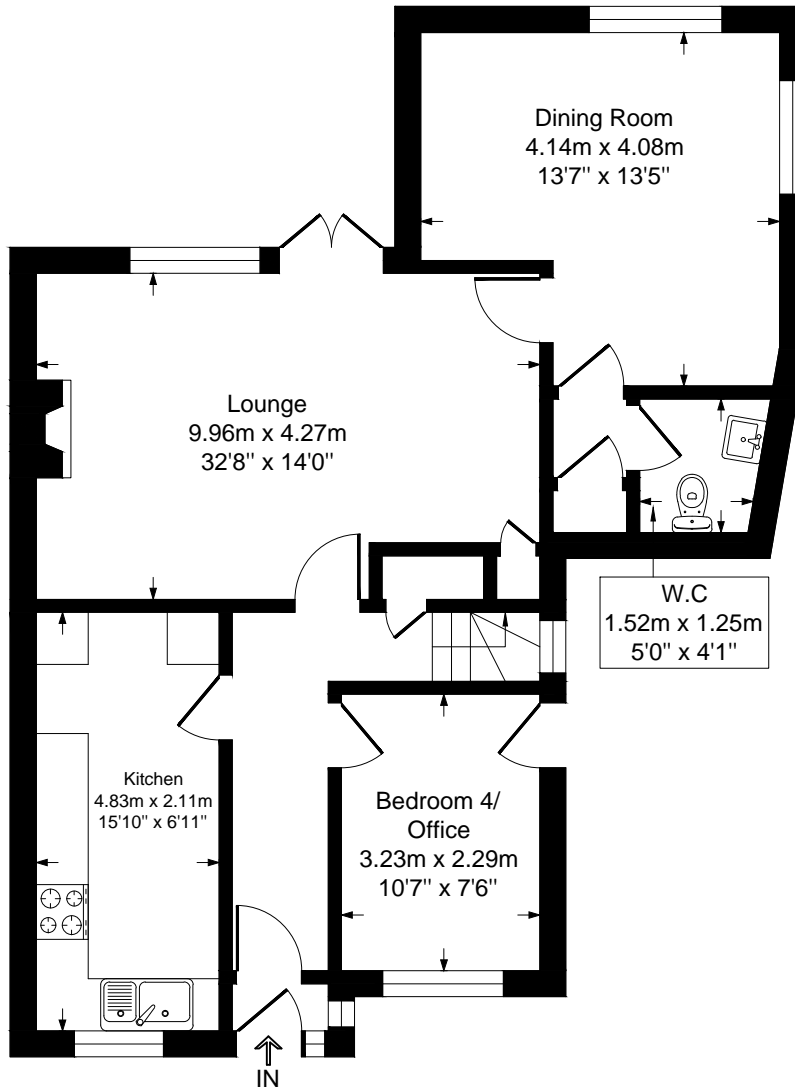

Merryfield

Approximate Gross Internal Floor Area = 117.6 sq m / 1266 sq ft

Ground Floor

First Floor