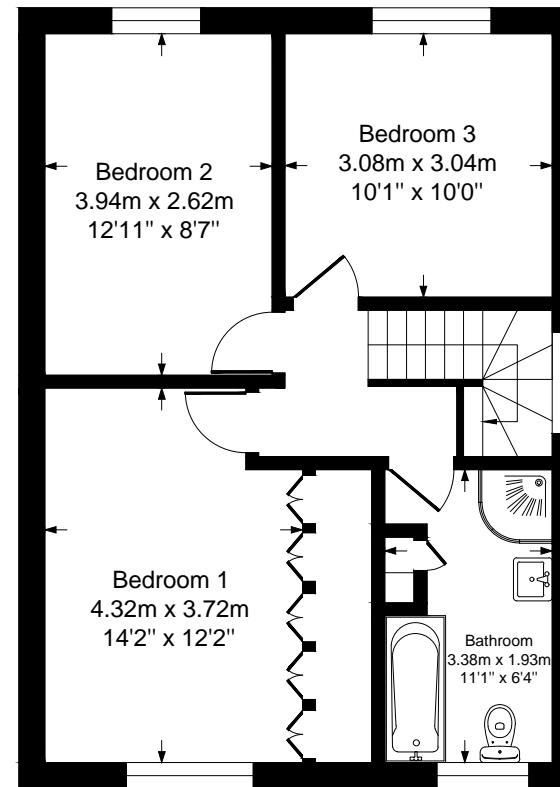

Merryfield

Approximate Gross Internal Floor Area = 117.6 sq m / 1266 sq ft

Ground Floor

First Floor